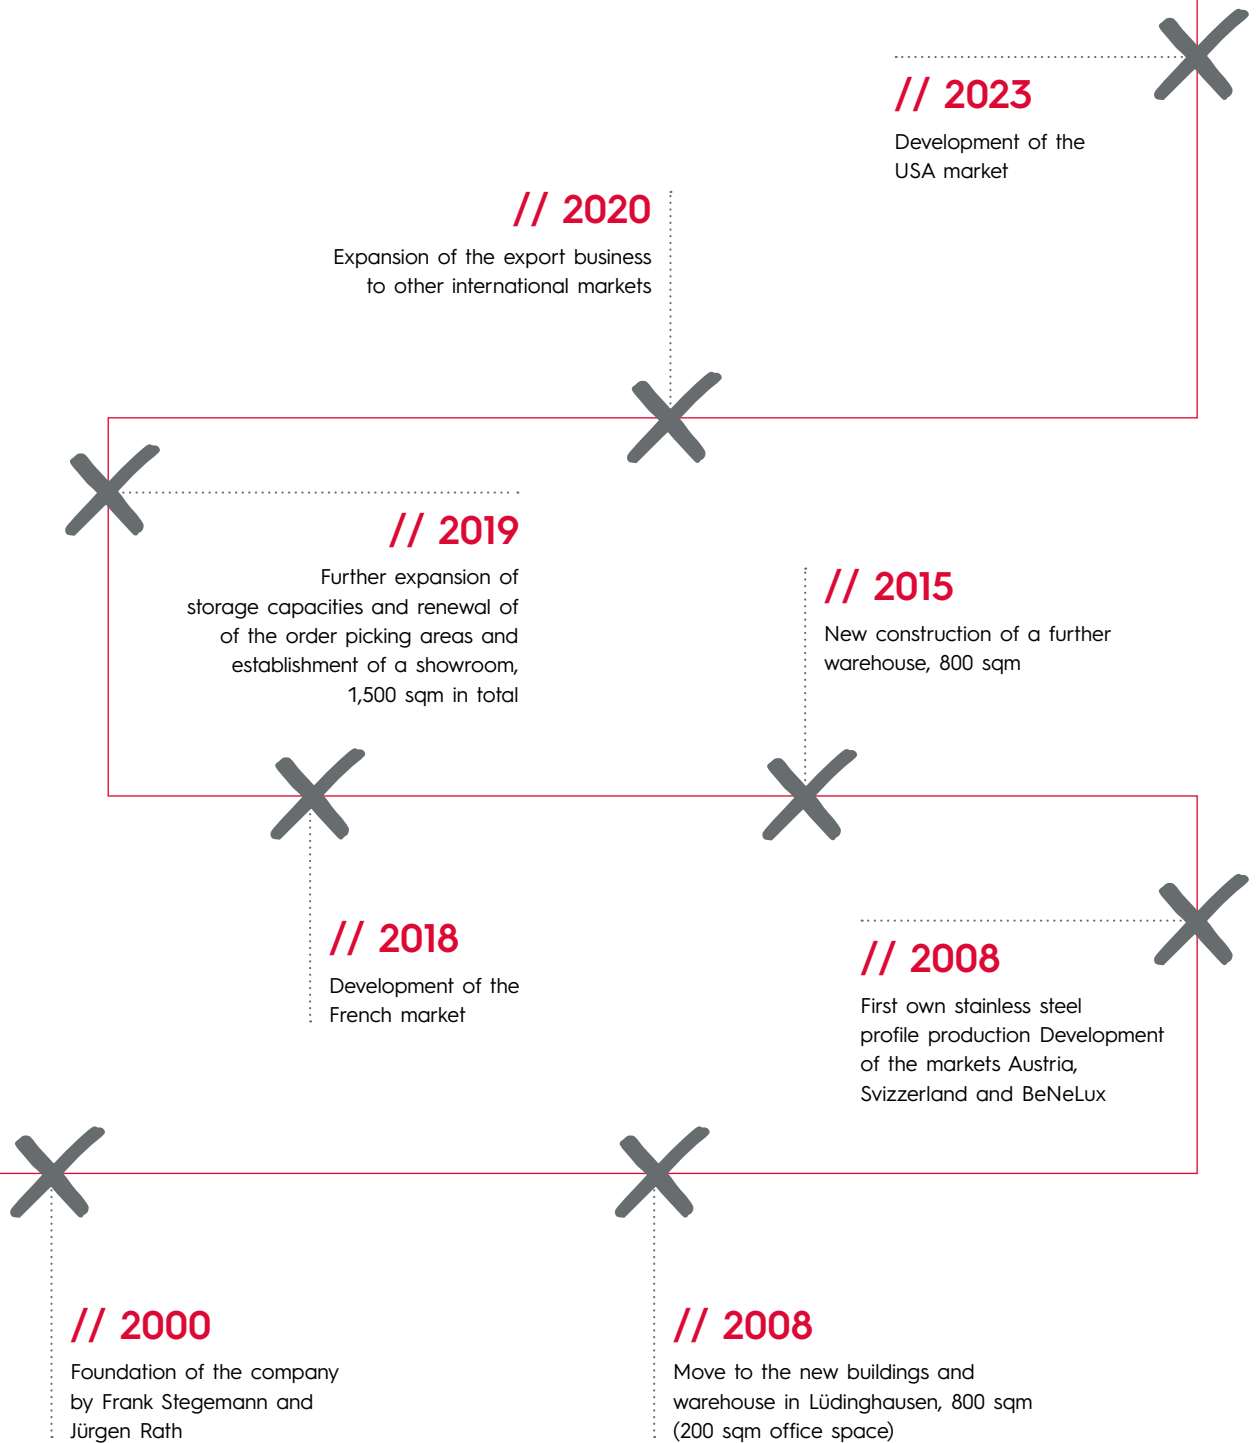

THIS IS HOW IT ALL BEGAN ...